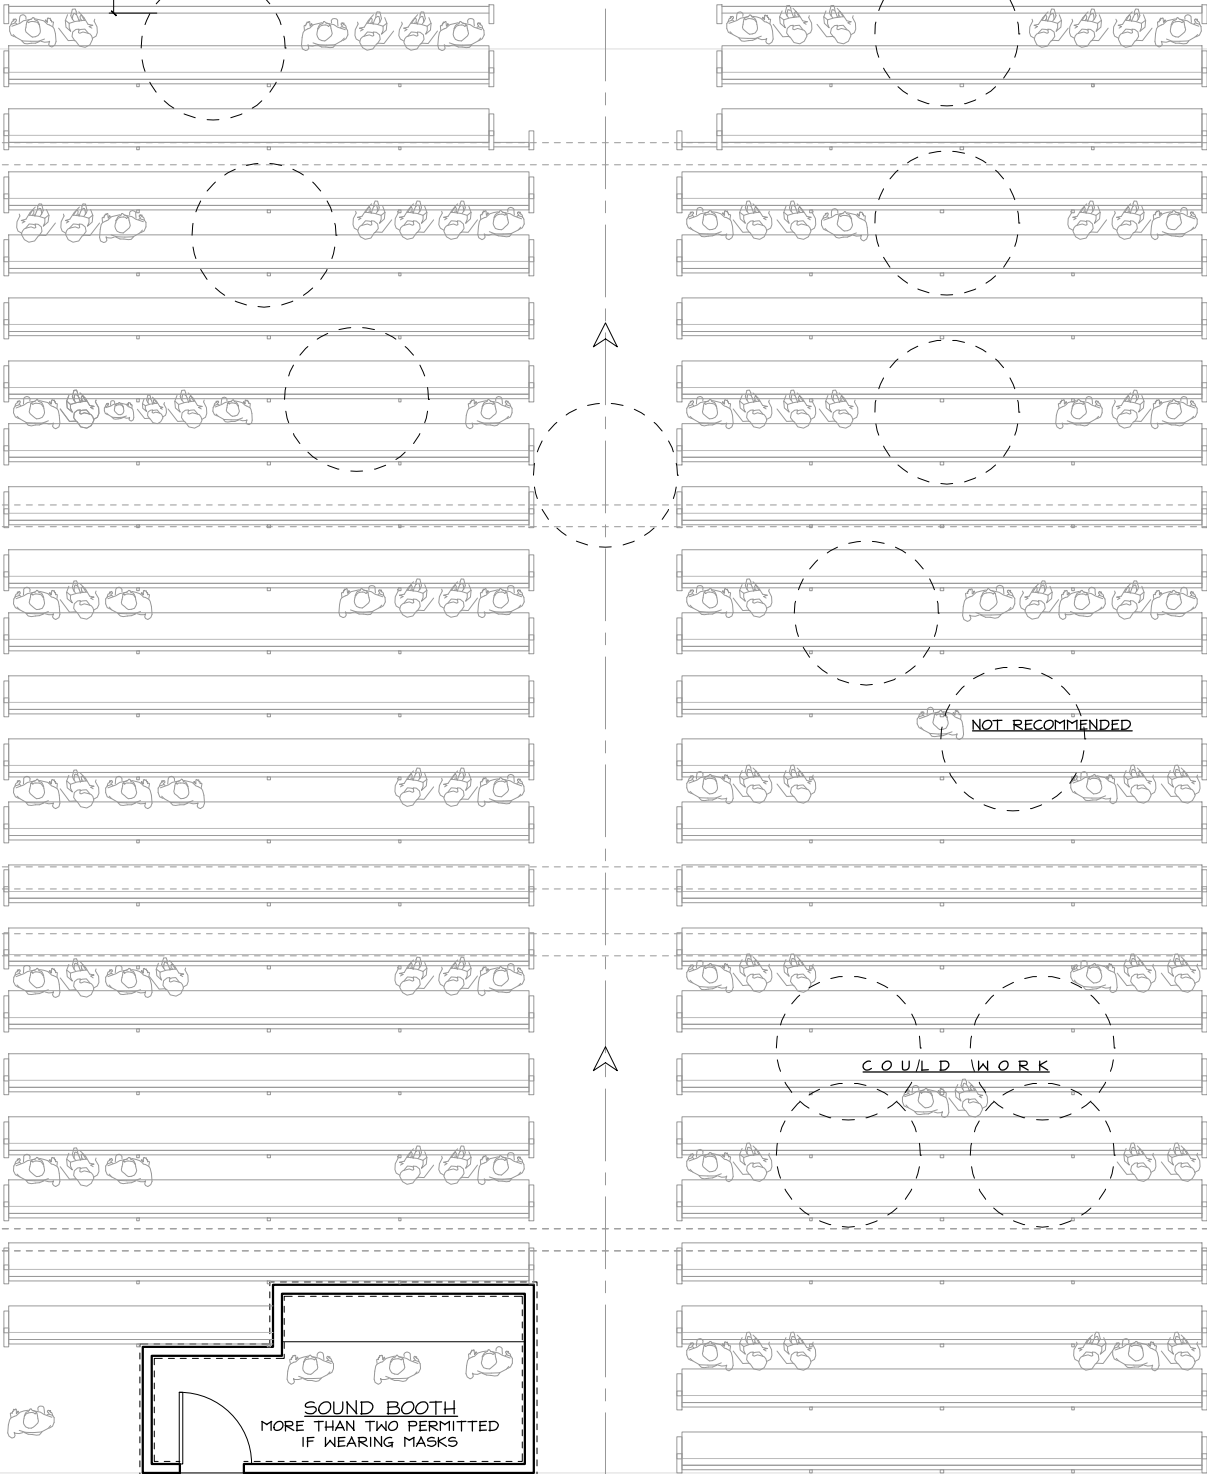

GRACE FELLOWSHIP CHURCH SANCTUARY

12'-2"
[1/46.00]
TO VOCALISTS

EXIT

SOUND BOOTH
MORE THAN TWO PERMITTED
IF WEARING MASKS

NOT RECOMMENDED

COULD WORK

GRACE FELLOWSHIP CHURCH
 OVERFLOW & NURSERY*

* OVERFLOW SPACE FOR
 GRACE FELLOWSHIP FAMILIES