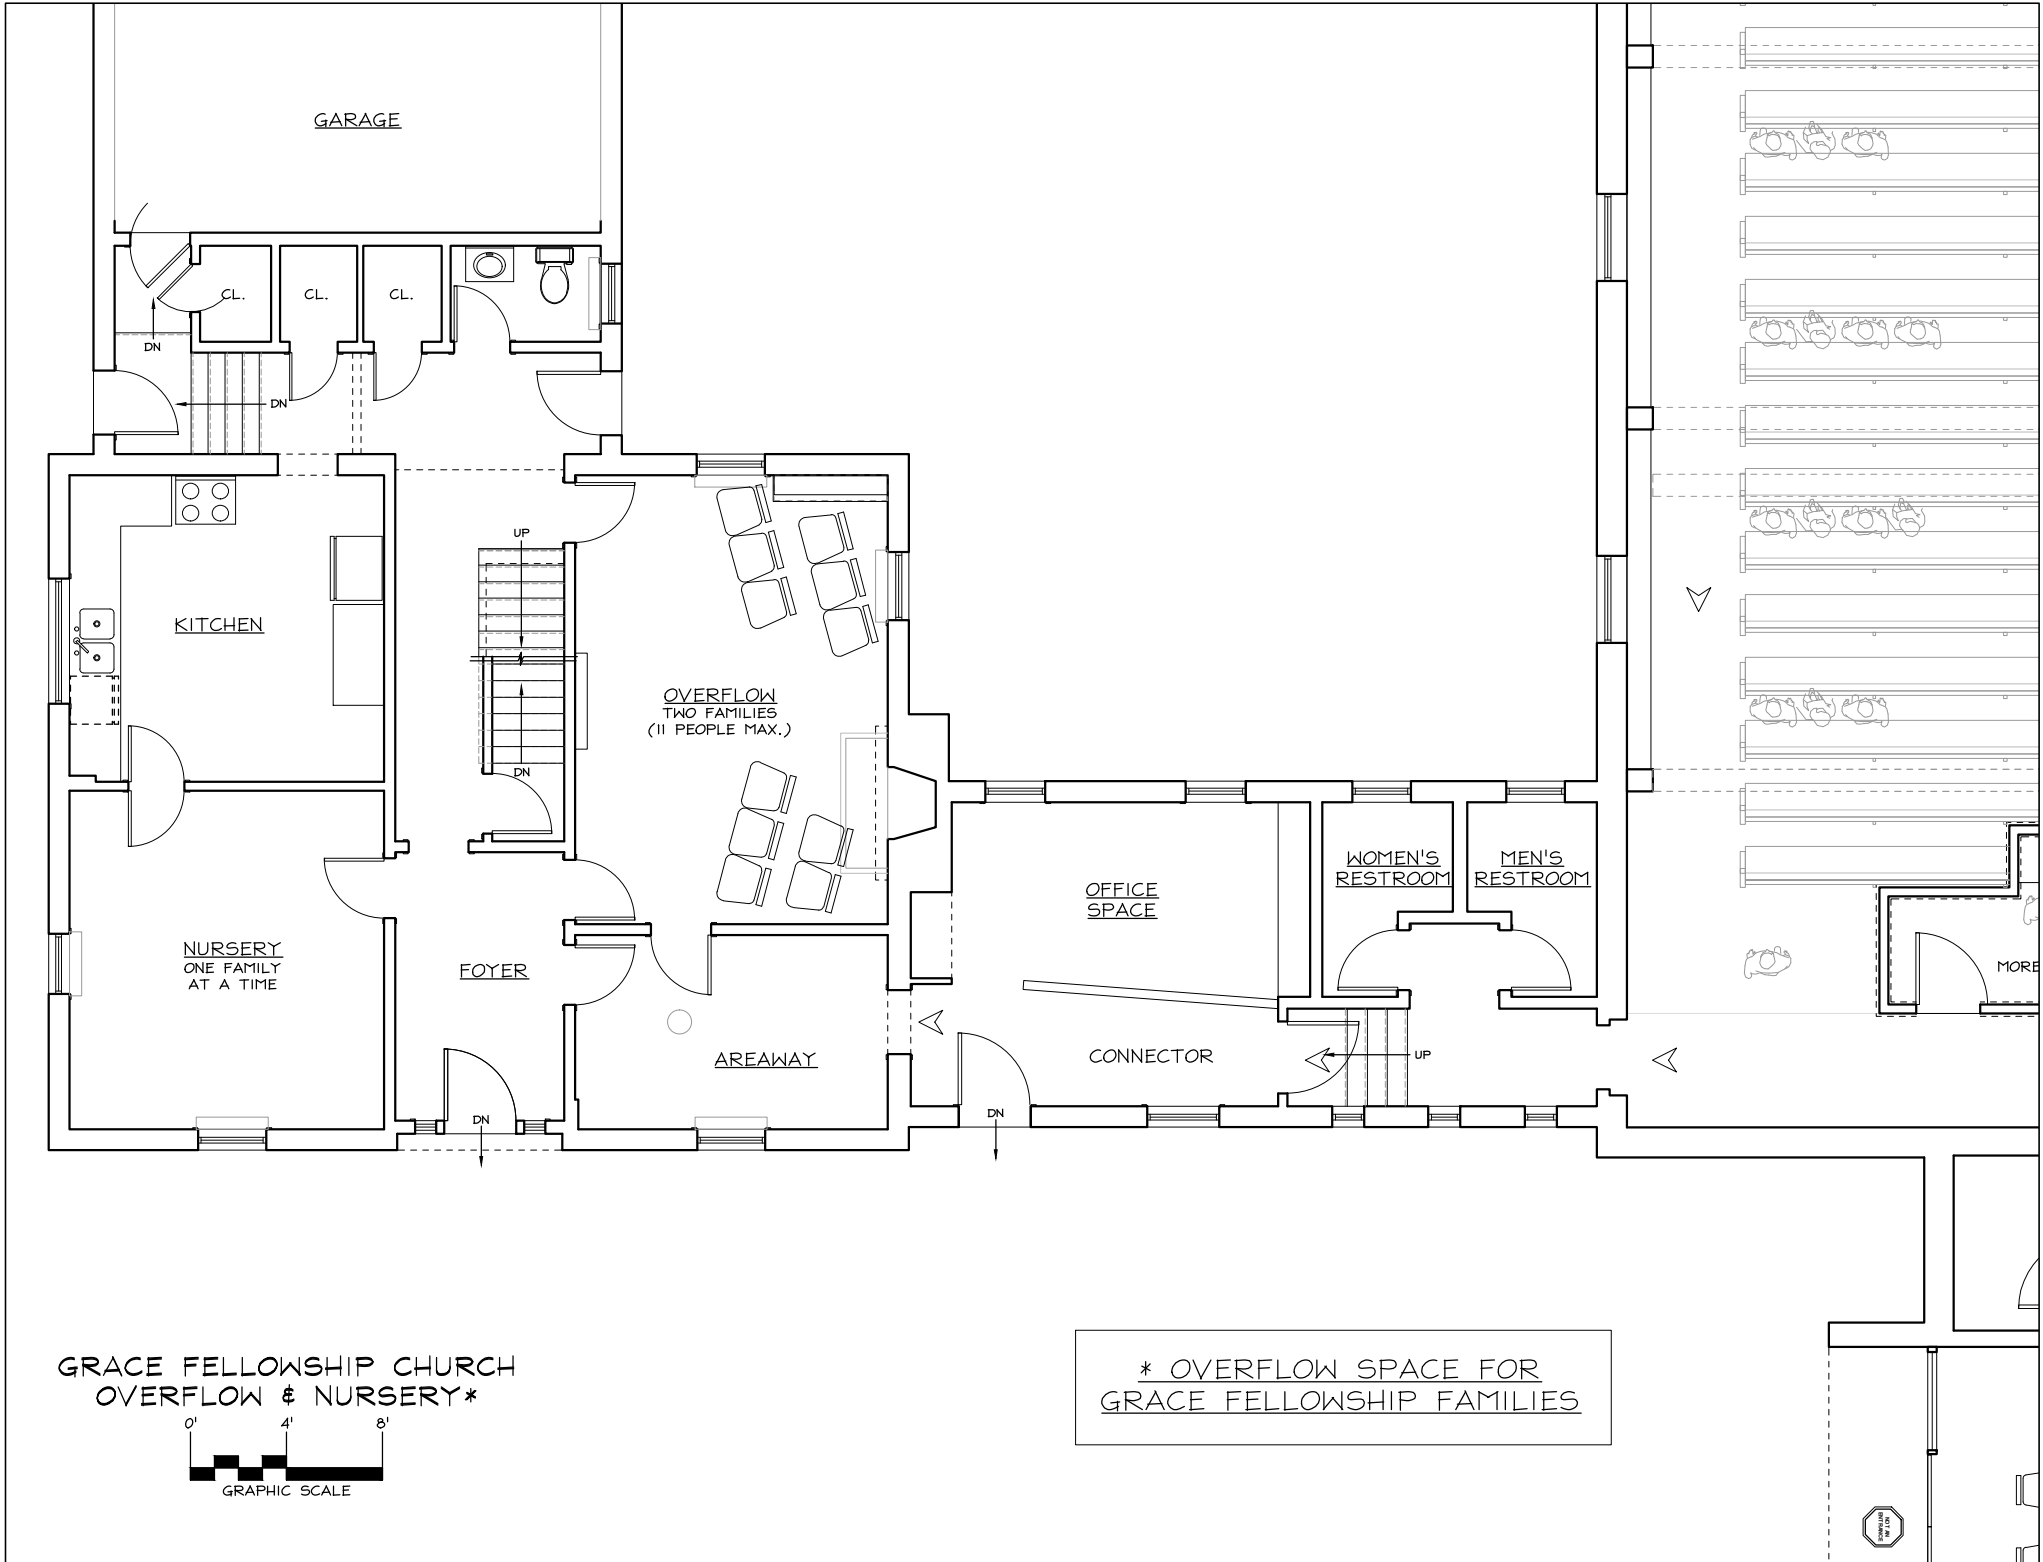

GRACE FELLOWSHIP CHURCH SANCTUARY

12'-2"
[1/46.00]
TO VOCALISTS

EXIT

SOUND BOOTH
MORE THAN TWO PERMITTED
IF WEARING MASKS

NOT RECOMMENDED

COULD WORK

GRACE FELLOWSHIP CHURCH
 OVERFLOW & NURSERY*

* OVERFLOW SPACE FOR
 GRACE FELLOWSHIP FAMILIES